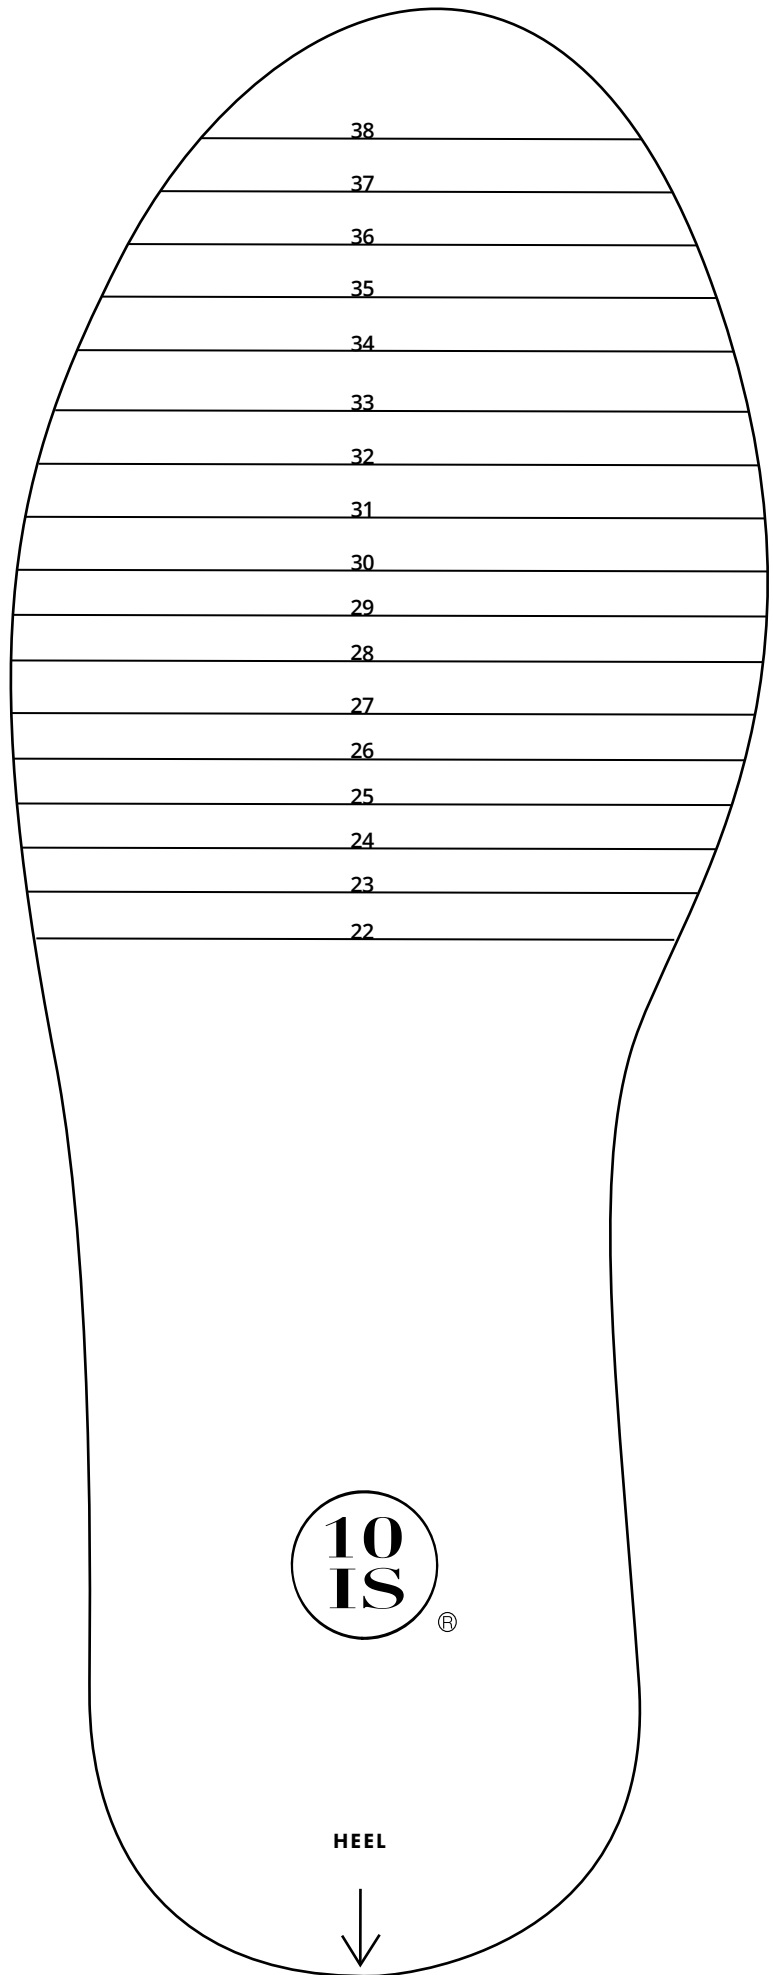

**SCALE CHECK**

To check if the paper size guide has been printed on 100% scale, take a ruler and measure the scale above. It must be 5cm long.

**01**

Fold or cut the paper size guide along the dotted line. Then place the folded corner of the size guide against a wall.

**02**

Place the foot on the paper with the heel against the wall. Standing up straight, mark the foot end with a pencil.

**03**

If you're between sizes, choose the larger.

**10-IS.COM**